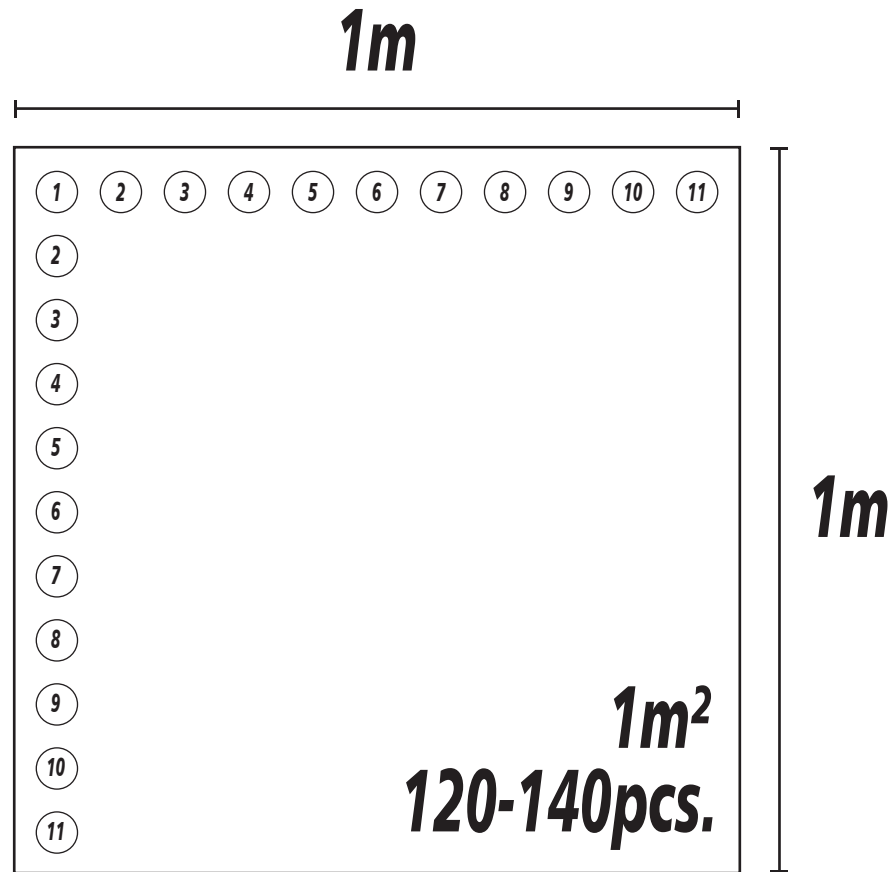

How to plant tulip bulbs?